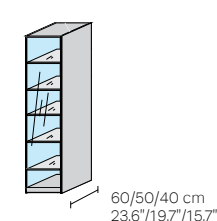

VETRINETTA CON RIPIANI IN VETRO / STORAGE UNITS WITH GLASS DOOR AND GLASS SHELVES

FRMMV 60
L/W 60/23,6" H 260/102,4" P/D 60/23,6"
FRMMV 60C
L/W 60/23,6" H 260/102,4" P/D 50/19,7"
FRMMV 60Q
L/W 60/23,6" H 260/102,4" P/D 40/15,7"