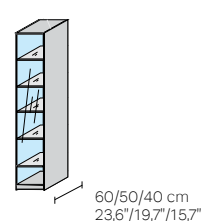

FRMMV 50
L/W 50/19,7" H 260/102,4" P/D 60/23,6"
FRMMV 50C
L/W 50/19,7" H 260/102,4" P/D 50/19,7"
FRMMV 50Q
L/W 50/19,7" H 260/102,4" P/D 40/15,7"

FIANCO DI FINITURA / FINISH SIDE PANEL

FUORIMISURA SU PREVENTIVO / CUSTOM SIZES UPON QUOTATION

finitura laccata / lacquered finish

finitura cuoio / hide finish

finitura noce canaletto cannettato / Fluted Canaletto walnut wood finish