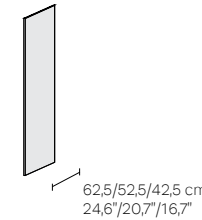

FRMFF 62
L/W 3/1,2" H 260/102,4" P/D 62,5/24,6"
FRMFF 52
L/W 3/1,2" H 260/102,4" P/D 52,5/20,7"
FRMFF 42
L/W 3/1,2" H 260/102,4" P/D 42,5/16,7"